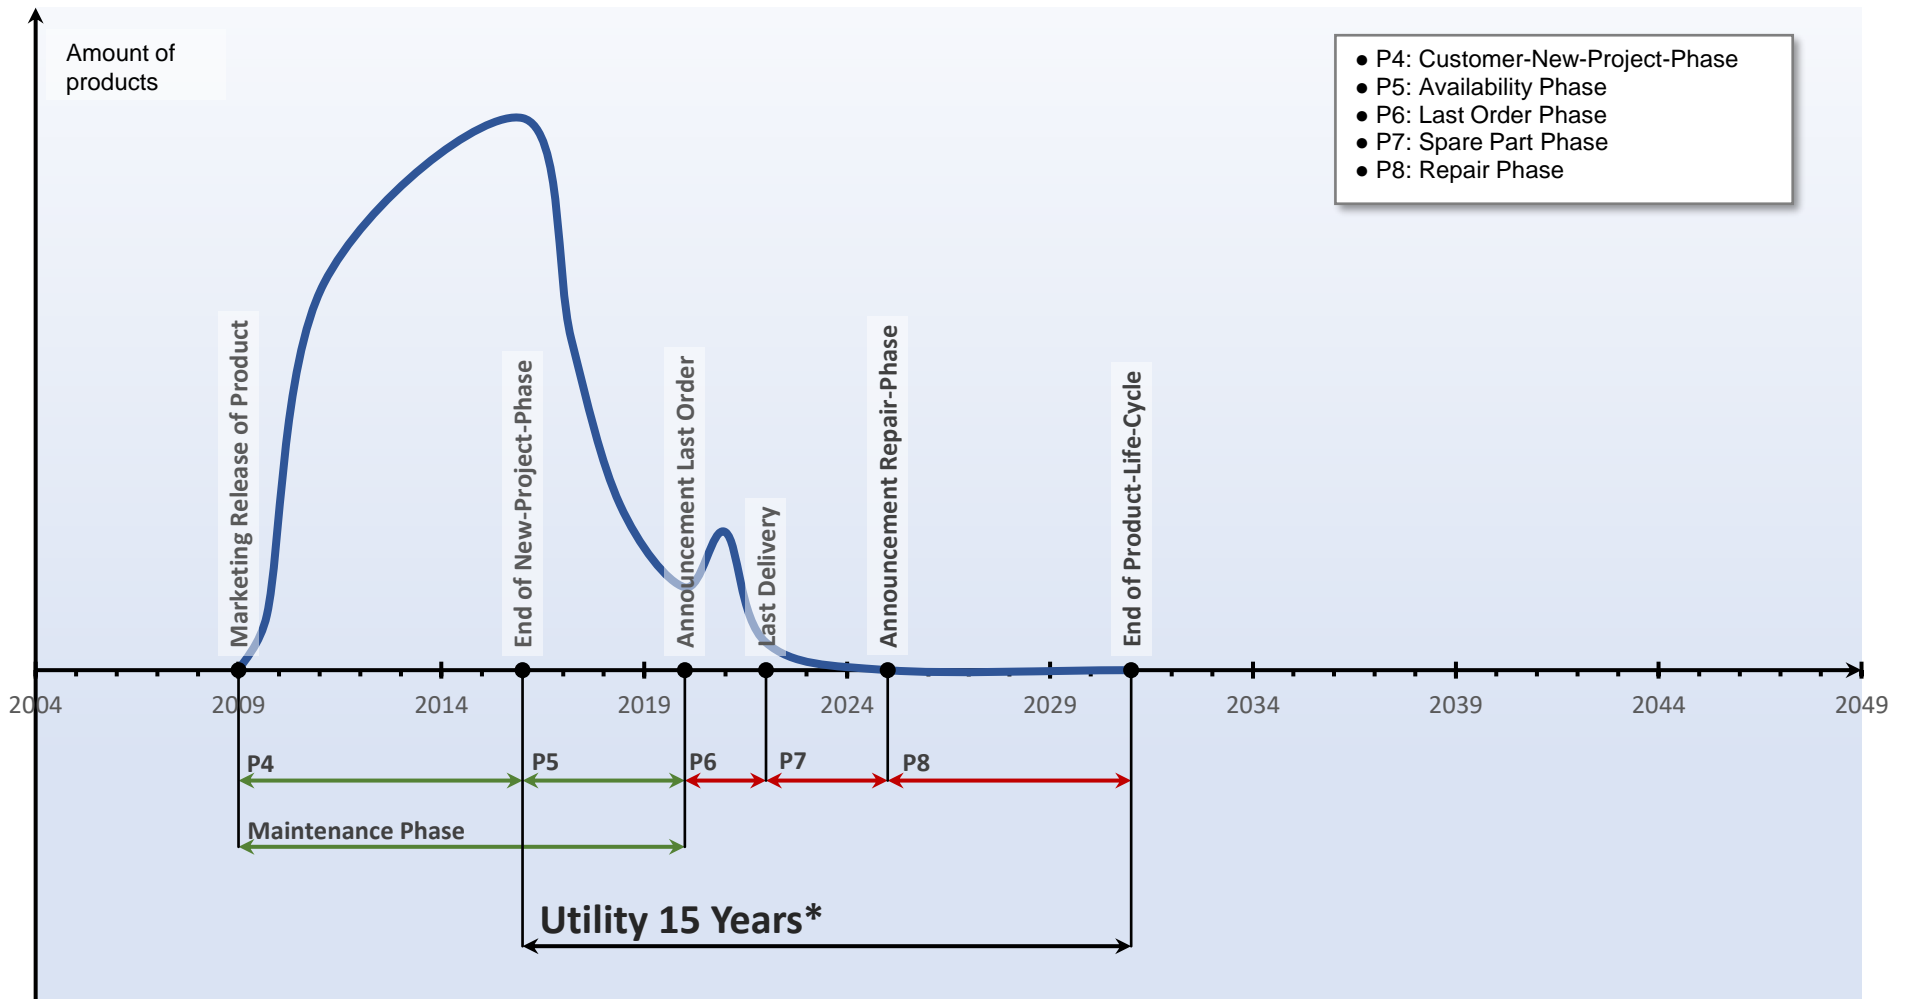

Life-Cycle

Product Family HMI 34xx

(*) Utility = Useful life

V1.0
08.09.2020

Life-Cycle-Exceptions

Product Family HMI 34xx

Type	Item	Life-Cycle	Description
------	------	------------	-------------